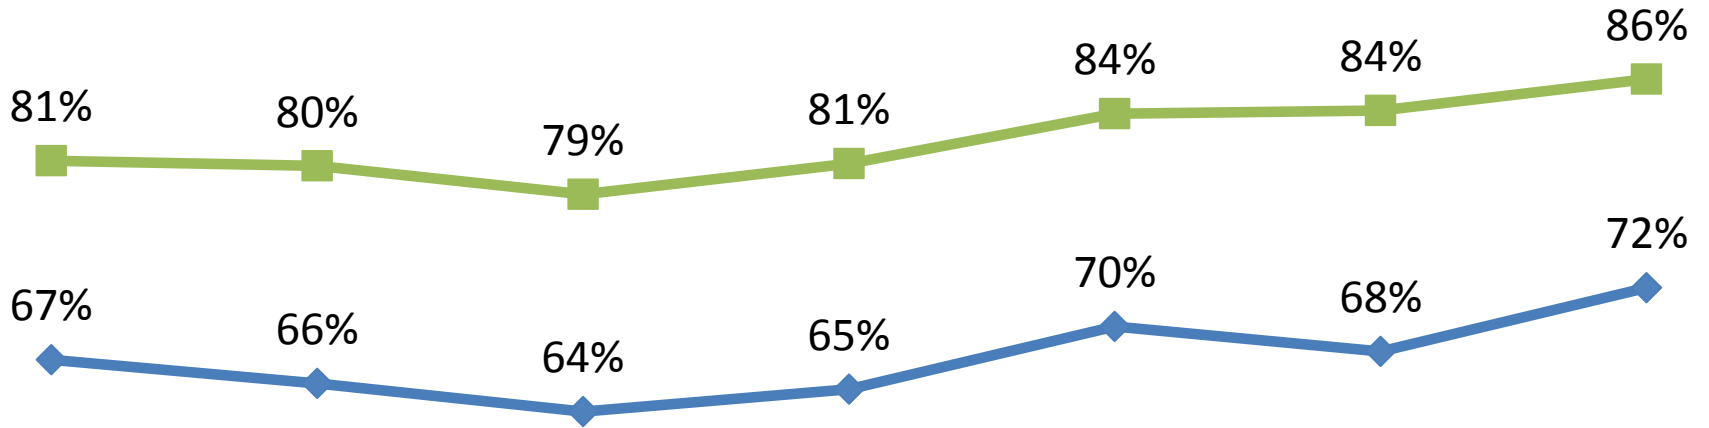

Demographics by College, 2011-12

■ WHC Coalinga ■ WHC Lemoore

WHC Lemoore

Basic Skills Success and Retention

WHC Lemoore – Overall Success and Retention Rates

Success and Retention Rates

Success Non-Success Withdrew

Degree Completion and Transfer Rates by College

Fall 2008 to Spring 2011 Cohort

■ WHC Lemoore ■ WHC Coalinga

Source: Student Right to Know (SRTK)

WHC Lemoore Degrees and Certificates Awarded

WHC Lemoore Face to Face Success and Retention

◆ Success Rate ■ Retention Rate

2005-06

2006-07

2007-08

2008-09

2009-10

2010-11

2011-12