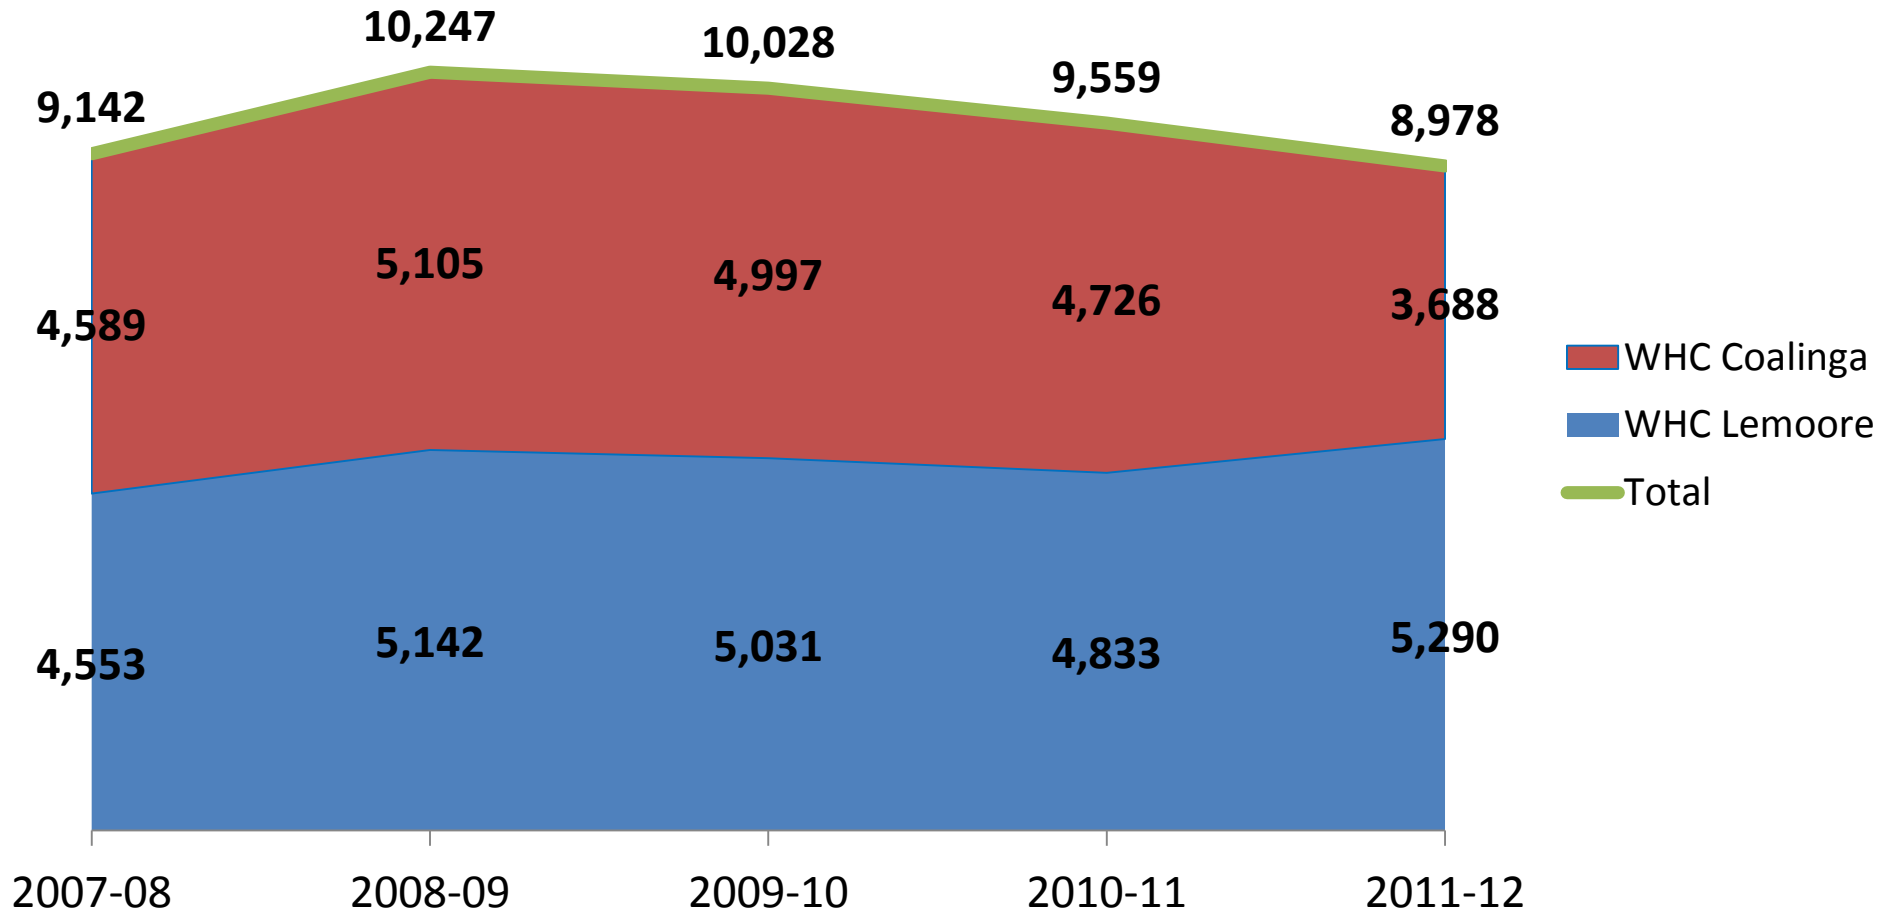

Duplicated Headcount in WHCCD Vocational Courses