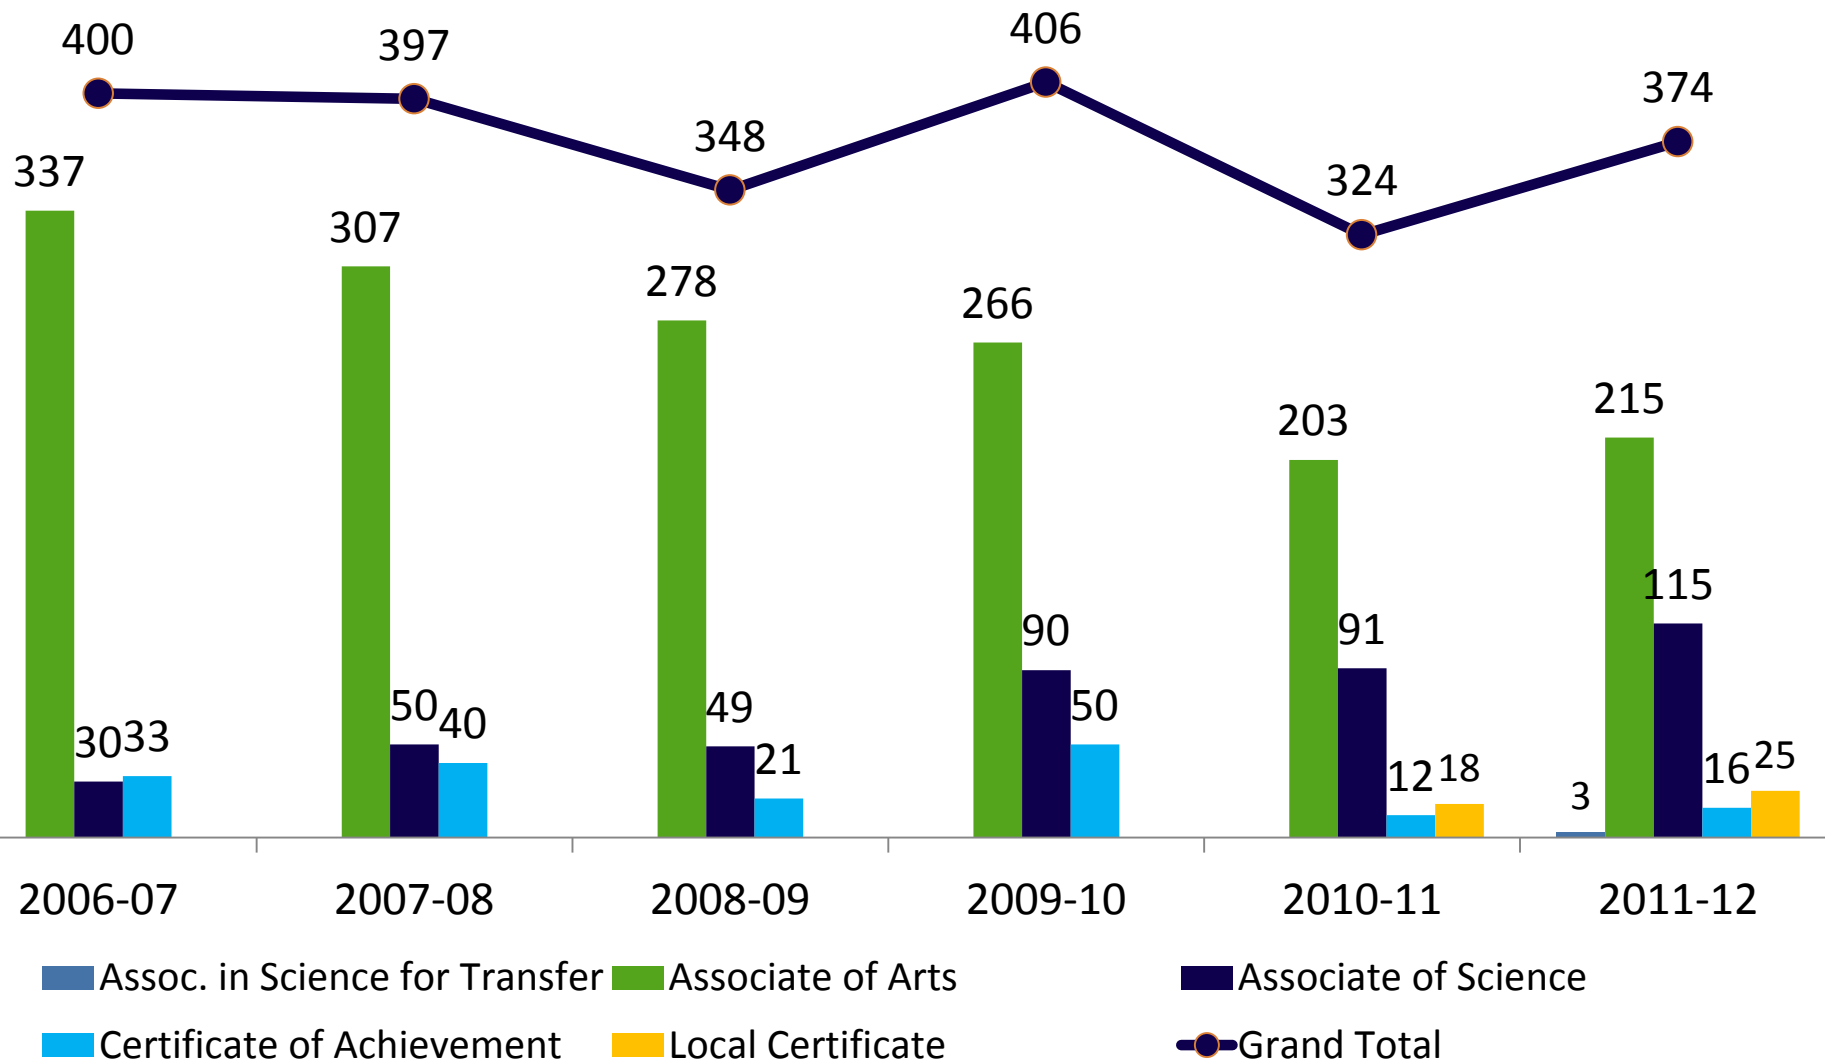

Demographics by College, 2011-12

■ WHC Coalinga ■ WHC Lemoore

WHC Lemoore

Basic Skills Success and Retention

WHC Lemoore – Overall Success and Retention Rates

Success and Retention Rates

Success Non-Success Withdrew

Degree Completion and Transfer Rates by College

Fall 2008 to Spring 2011 Cohort

■ WHC Lemoore ■ WHC Coalinga

Source: Student Right to Know (SRTK)

WHC Lemoore Degrees and Certificates Awarded

WHC Lemoore Face to Face Success and Retention

◆ Success Rate ■ Retention Rate

2005-06

2006-07

2007-08

2008-09

2009-10

2010-11

2011-12