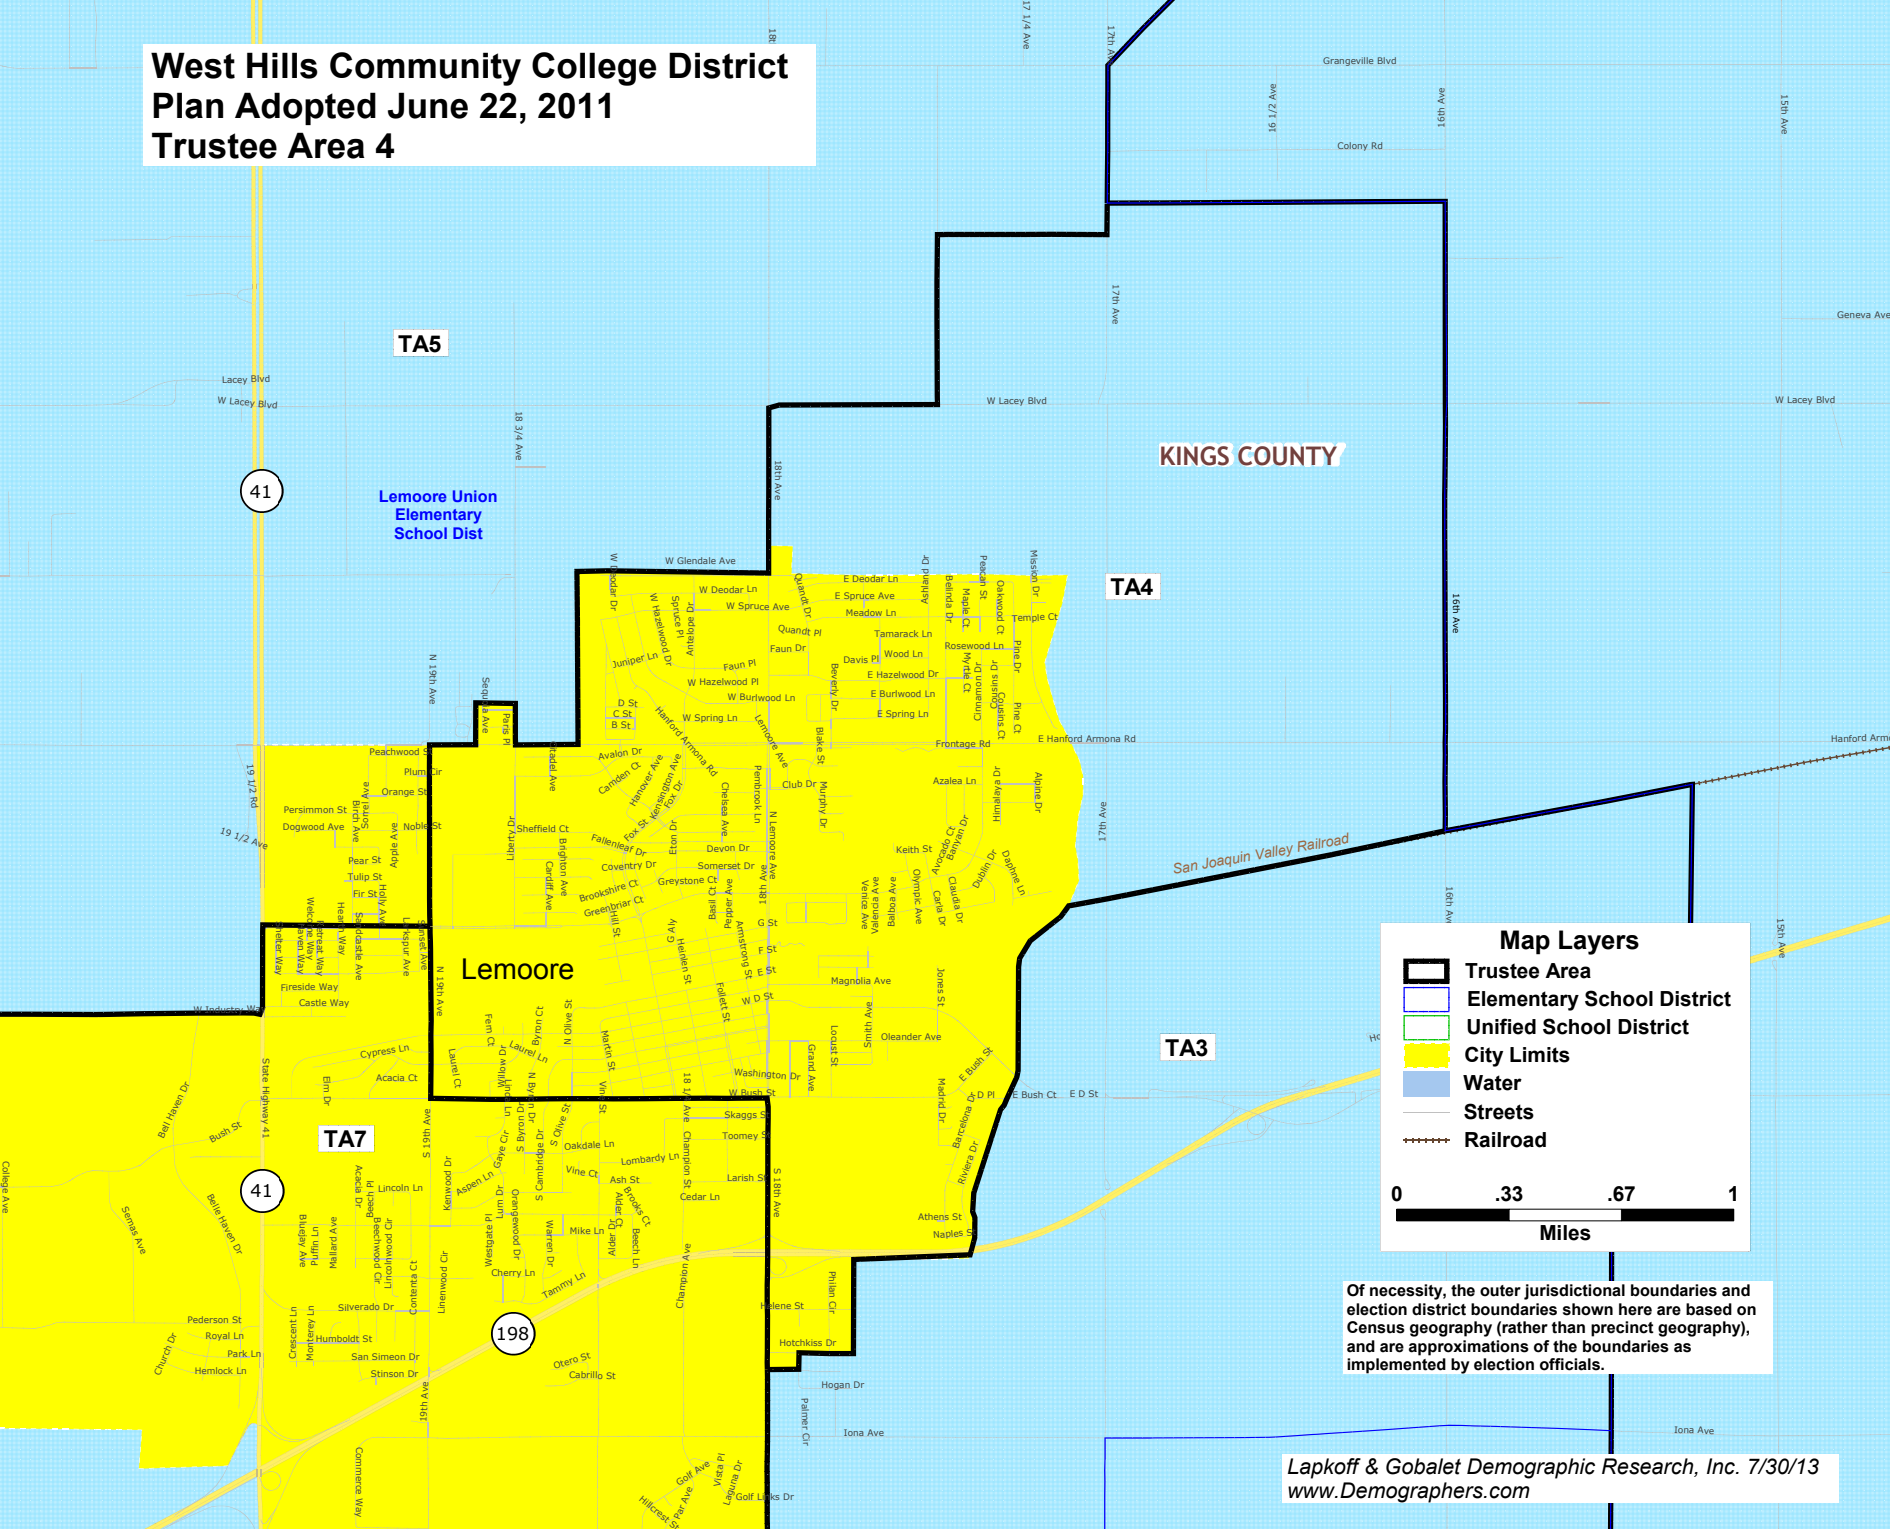

West Hills Community College District Plan Adopted June 22, 2011 Trustee Area 4

TA5

Lemoore Union
Elementary
School Dist

41

TA4

KINGS COUNTY

Lemoore

TA3

TA7

41

198

Map Layers

- Trustee Area
- Elementary School District
- Unified School District
- City Limits
- Water
- Streets
- Railroad

0 .33 .67 1
Miles

Of necessity, the outer jurisdictional boundaries and election district boundaries shown here are based on Census geography (rather than precinct geography), and are approximations of the boundaries as implemented by election officials.